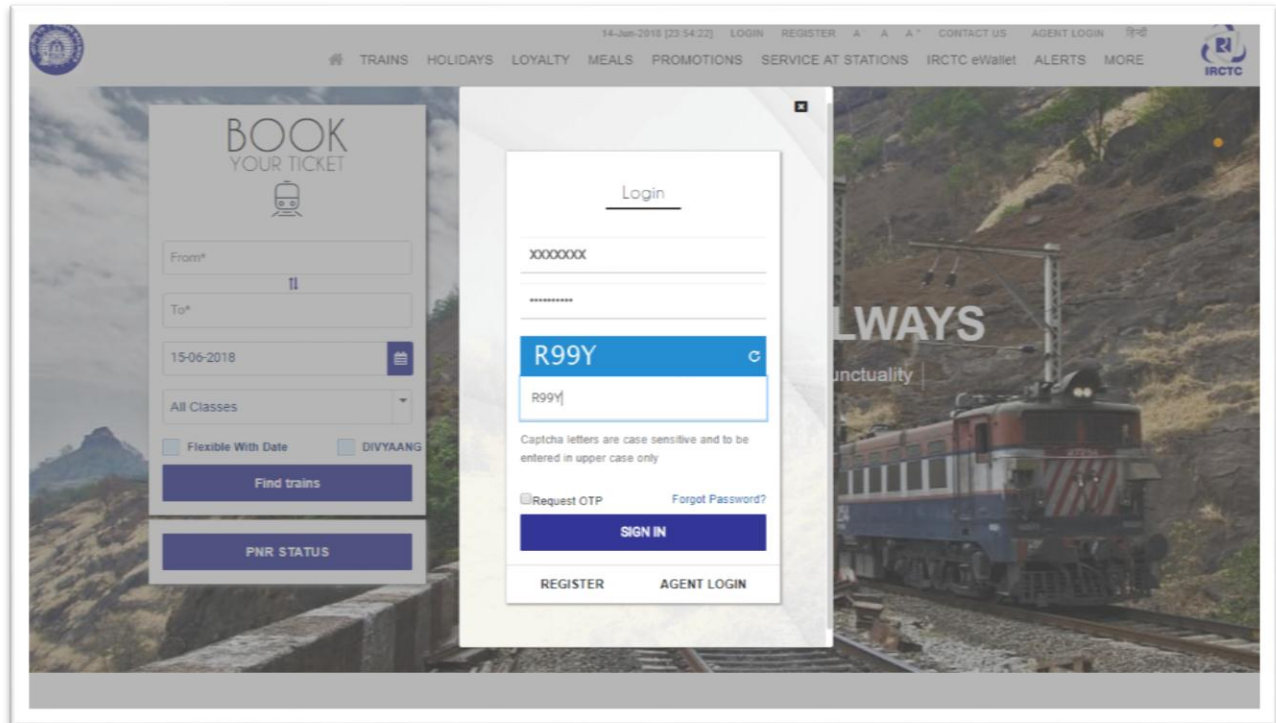

## Purchase IRCTC Points

- Login with your IRCTC login credentials which is linked with the Loyalty Program.

- After successful login, select the **Purchase IRCTC Points** option under **LOYALTY** tab.

- On the next page enter the number of points you want to purchase and select any of the payment option to proceed.

**Purchase Loyalty Points**

You can either buy SBI Card Travel Reward Points while booking your ticket or choose to do so even before you initiate the ticket booking process. If you realise your shortfall at the time of making of your payment for the ticket, click on the 'Buy SBI Card Travel Reward Points' option and you can purchase the additional SBI Card Travel Reward Points at the cost of Rs. 1.50 per Railway Point (taxes & transaction charges extra, as applicable). Or, purchase SBI Card Travel Reward Points in advance at [www.irctc.co.in](http://www.irctc.co.in) and clicking on the 'Buy SBI Card Travel Reward Points' option on homepage.