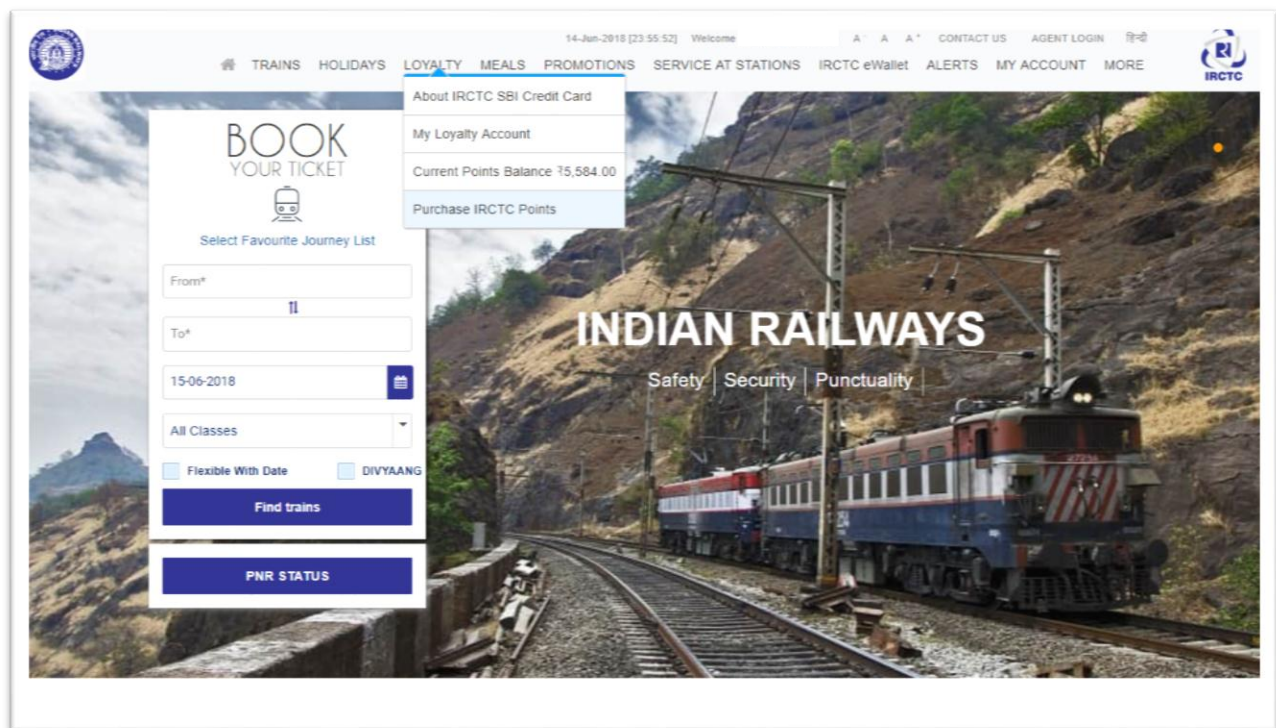

## Purchase IRCTC Points

- Login with your IRCTC login credentials which is linked with the Loyalty Program.

- After successful login, select the **Purchase IRCTC Points** option under **LOYALTY** tab.

- On the next page enter the number of points you want to purchase and select any of the payment option to proceed.

**Purchase Loyalty Points**

You can either buy SBI Card Travel Reward Points while booking your ticket or choose to do so even before you initiate the ticket booking process. If you realise your shortfall at the time of making of your payment for the ticket, click on the 'Buy SBI Card Travel Reward Points' option and you can purchase the additional SBI Card Travel Reward Points at the cost of Rs. 1.50 per Railway Point (taxes & transaction charges extra, as applicable). Or, purchase SBI Card Travel Reward Points in advance at [www.irctc.co.in](http://www.irctc.co.in) and clicking on the 'Buy SBI Card Travel Reward Points' option on homepage.